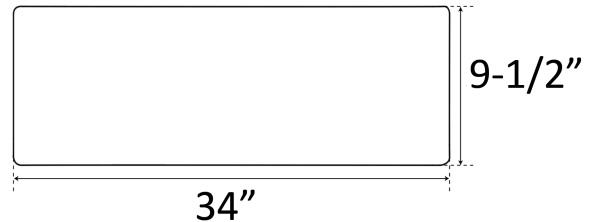

Finish:

AC Antique Copper

Dimensions of fixture are nominal and may vary within the range of tolerances established by ANSI Standard A112.19.2. Dimensions and specifications subject to change without notice.