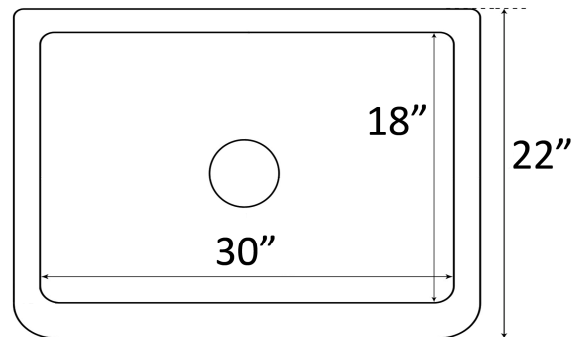

**34" GATSBY SINGLE
BOWL FARMER SINK**

Cat. No
FSCSB3136

W: 34"
D: 22"
H: 9-1/2"

***Please do NOT cut hole without
template or actual product.**

Interior Dimensions:

Basin Interior: 30" W x 18" D
Basin Depth: 9"

Features:

- ▶ Constructed of solid 16 gauge copper
- ▶ Rounded interior corners easy for cleaning
- ▶ Sink bowl has no internal welds
- ▶ Sink bottom angled to drainage
- ▶ Accommodates 3-1/2" drain
- ▶ Patina applied to copper using French hot process
- ▶ Hand polished finish
- ▶ Copper is a living finish and will patina over time
- ▶ Hammered finish inside and out
- ▶ Smooth rim

Finish:

AC Antique Copper

Dimensions of fixture are nominal and may vary within the range of tolerances established by ANSI Standard A112.19.2. Dimensions and specifications subject to change without notice.